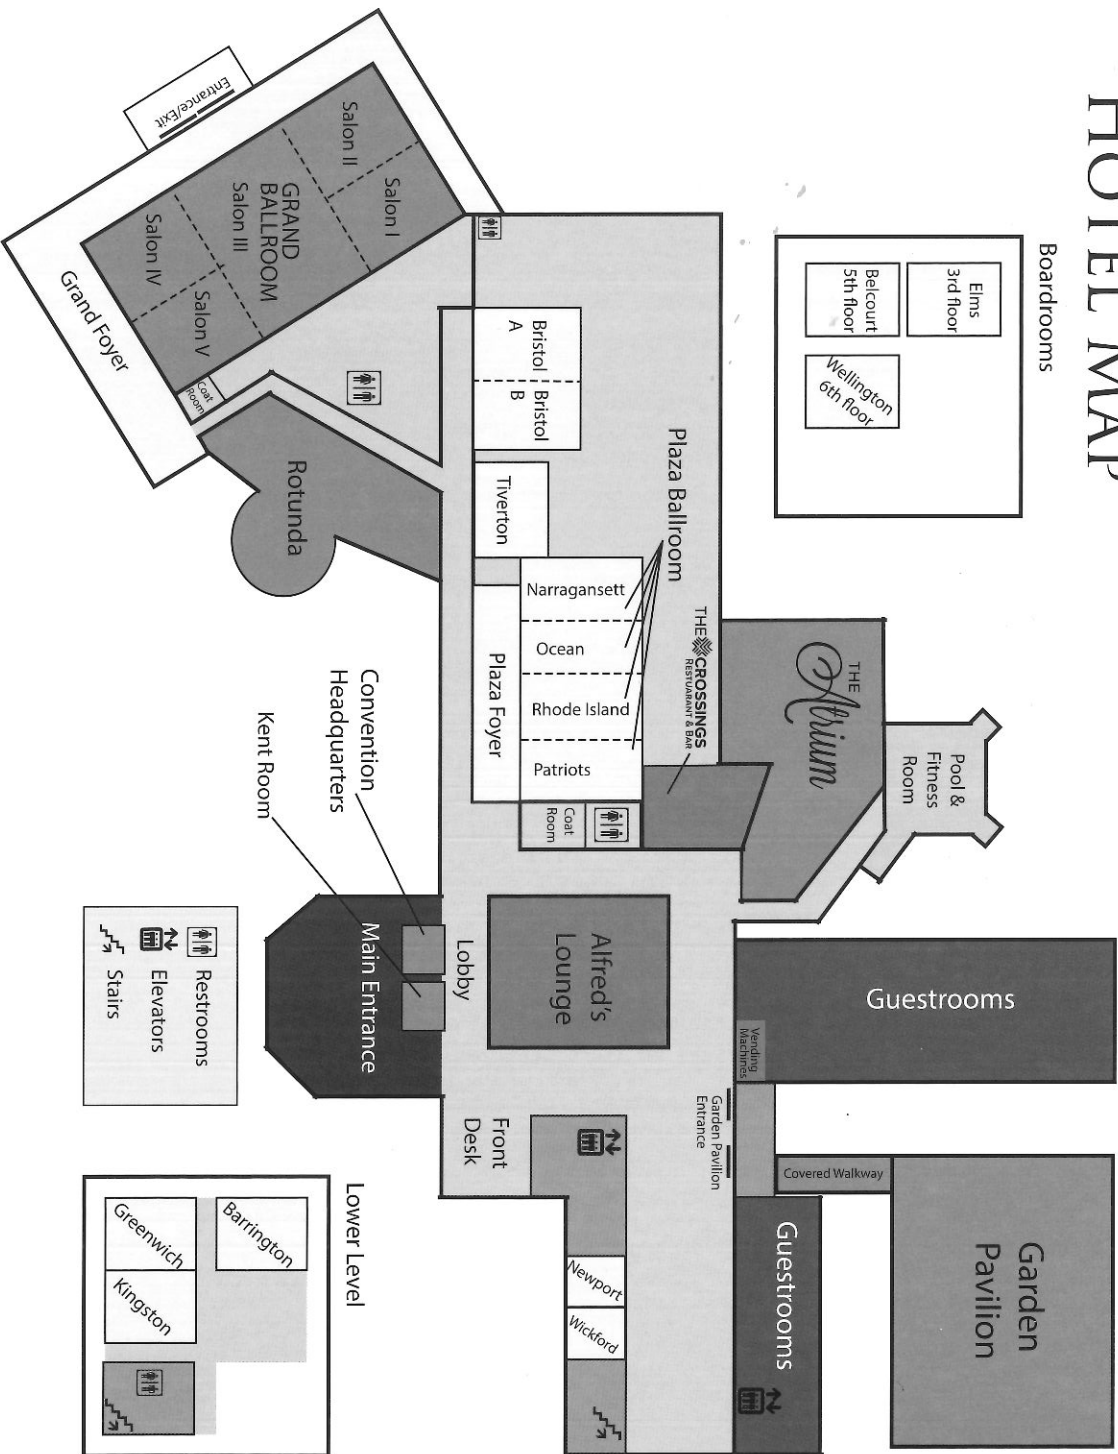

HOTEL MAP

Boardrooms

Meeting Rooms	Square Feet	Theatre	Classroom	Barquet
Grand Foyer	8600	N/A	N/A	500
Grand Ballroom	7200	1000	420	600
Salon I	1200	150	70	70
Salon II	1200	150	70	70
Salon III	2400	300	140	150
Salon IV	1200	150	70	70
Salon V	1200	150	70	70
Rotunda	3060	300	125	200
Bristol A & B	2450	300	140	200
Bristol A	1225	150	70	80
Bristol B	1225	150	70	80
Tiverton	1225	150	80	90

Meeting Rooms	Square Feet	Theatre	Classroom	Barquet
Plaza Foyer	1800	N/A	N/A	N/A
Plaza Ballroom	3120	400	200	320
(Divisible by 4)				
Narragansett	936	100	63	60
Ocean	624	80	36	50
Rhode Island	624	80	36	50
Patriots	936	100	63	60
Atrium	2800	150	100	290
Newport	900	80	45	50
Wickford	900	80	45	50
Barrington	960	80	45	60
Greenwich	960	80	45	60
Kingston	960	80	45	60
Garden Pavilion	10400	1500	550	700

THE CROWNE PLAZA IS KNOWN FOR EXCEPTIONAL SERVICE, DEDICATION TO EXCEEDING YOUR EXPECTATIONS AND OFFERING AN ARRAY OF SERVICES TO INCLUDE:

- MEETING AND FUNCTION SPACE
- 45,000+ SQUARE FEET OF SPACE
- ON-SITE AUDIO VISUAL COMPANY
- ON-SITE CONFERENCE SERVICE MANAGER AND CONFERENCE CONCIERGE
- 20,000+ SQUARE FEET OF PRE-FUNCTION AND EXHIBIT SPACE
- VIDEO CONFERENCING, WIFI AND TELECONFERENCING